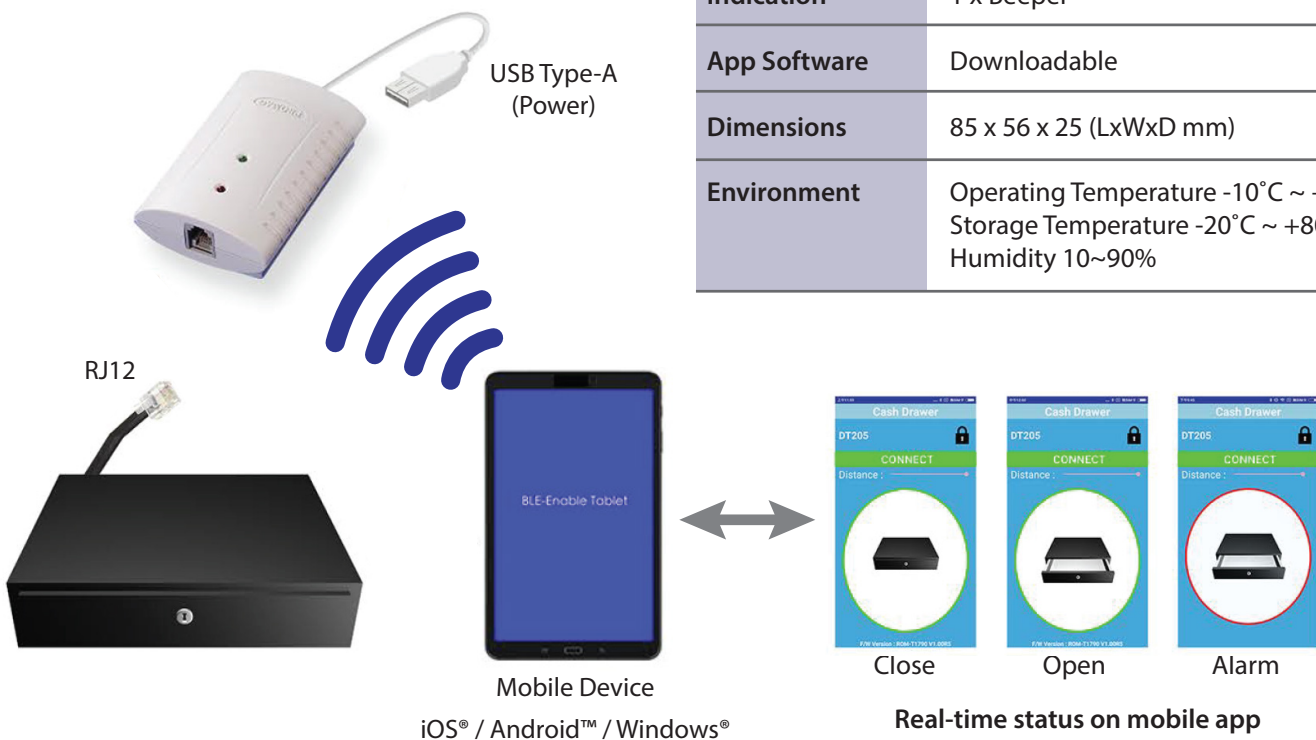

DT205B is a cash drawer trigger that can pair with mobile devices using BLE.

It creates a one-to-one connection between cash drawer and any bluetooth mobile POS device.

DT205B bluetooth cash drawer trigger also enables wireless cash drawer status monitoring to ensure the cash drawer is opened / closed properly via the mobile device.

Features

- BLE enabled
- Works with mobile devices using iOS®, Android™ & Windows®
- Real-time monitoring on mobile app
- Alarm notification for improper operation
- Secure protection via mobile device

Applications

- Mobile POS (mPOS)
- Retail Shop
- Restaurant
- Food Court / Canteen

Model No.	DT205B
Interface	Bluetooth (BLE)
Power Requirements	5V, 500mA Via USB connector
Audio/ Visual Indication	2 x LED 1 x Beeper
App Software	Downloadable
Dimensions	85 x 56 x 25 (LxWxD mm)
Environment	Operating Temperature -10°C ~ +70°C; Storage Temperature -20°C ~ +80°C; Humidity 10~90%